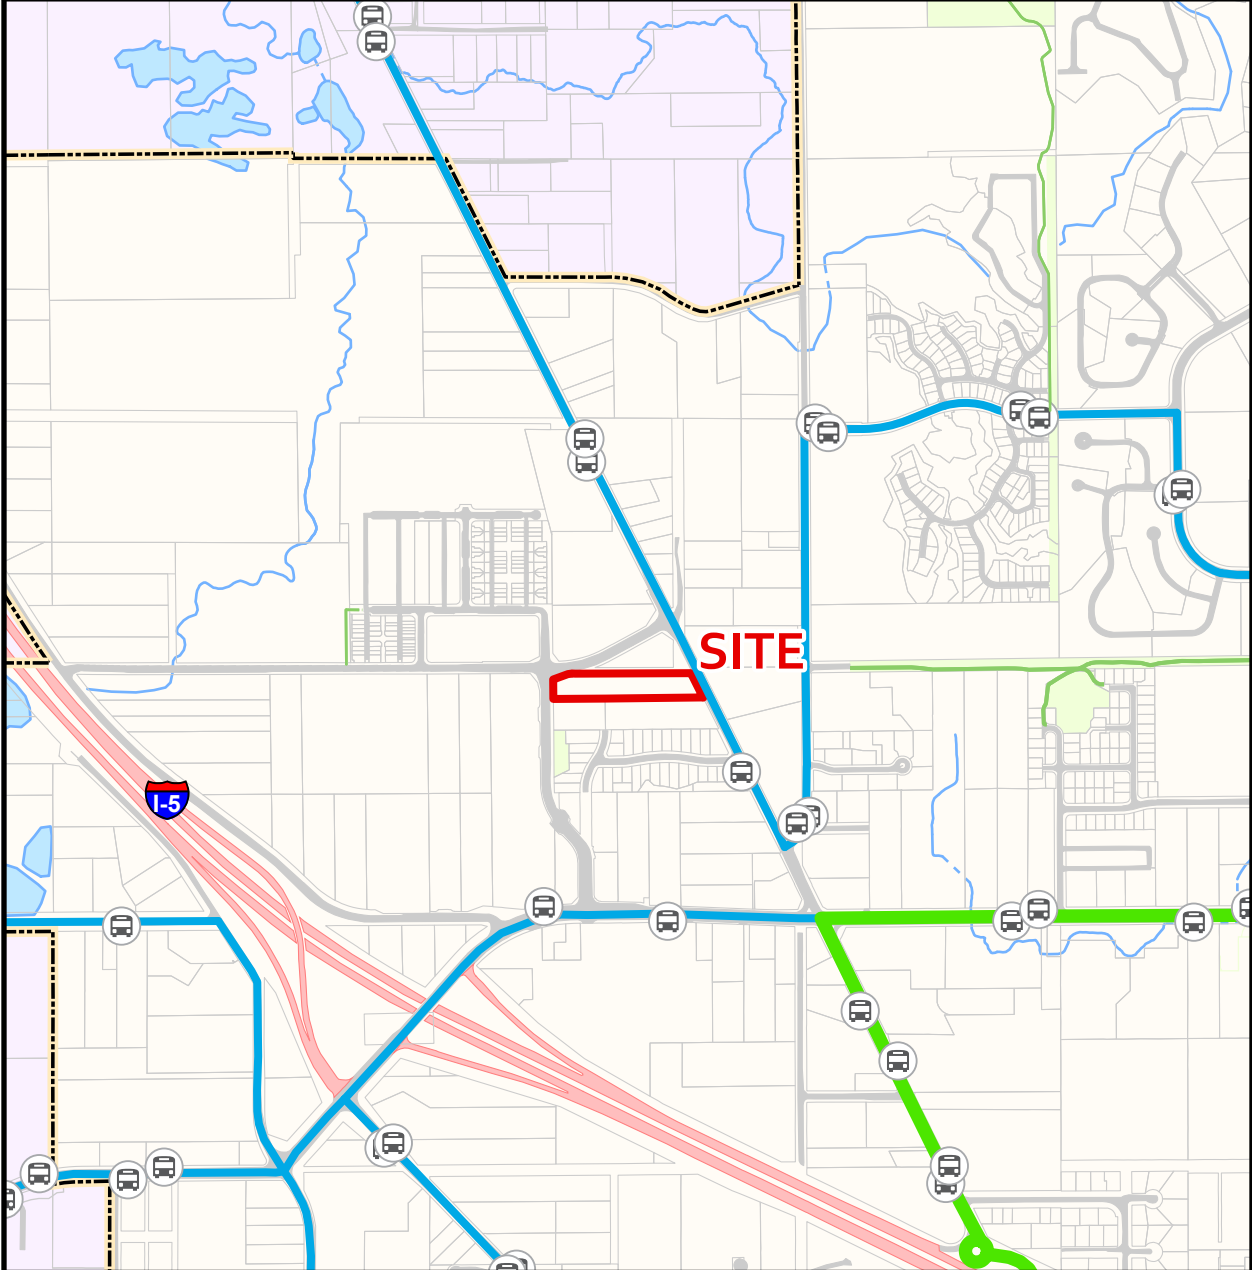

## Vicinity Map

**4193 Northwest Ave**

380211 435125

**2022  
Air Photo**

5/28/2024

0 150 Feet

## Attending Schools

## WTA Transit

- Bus Stops
- City Limits
- Standard Bus Routes
- "GO" Routes (15 min. Bus service on Weekdays)
- GREEN Line