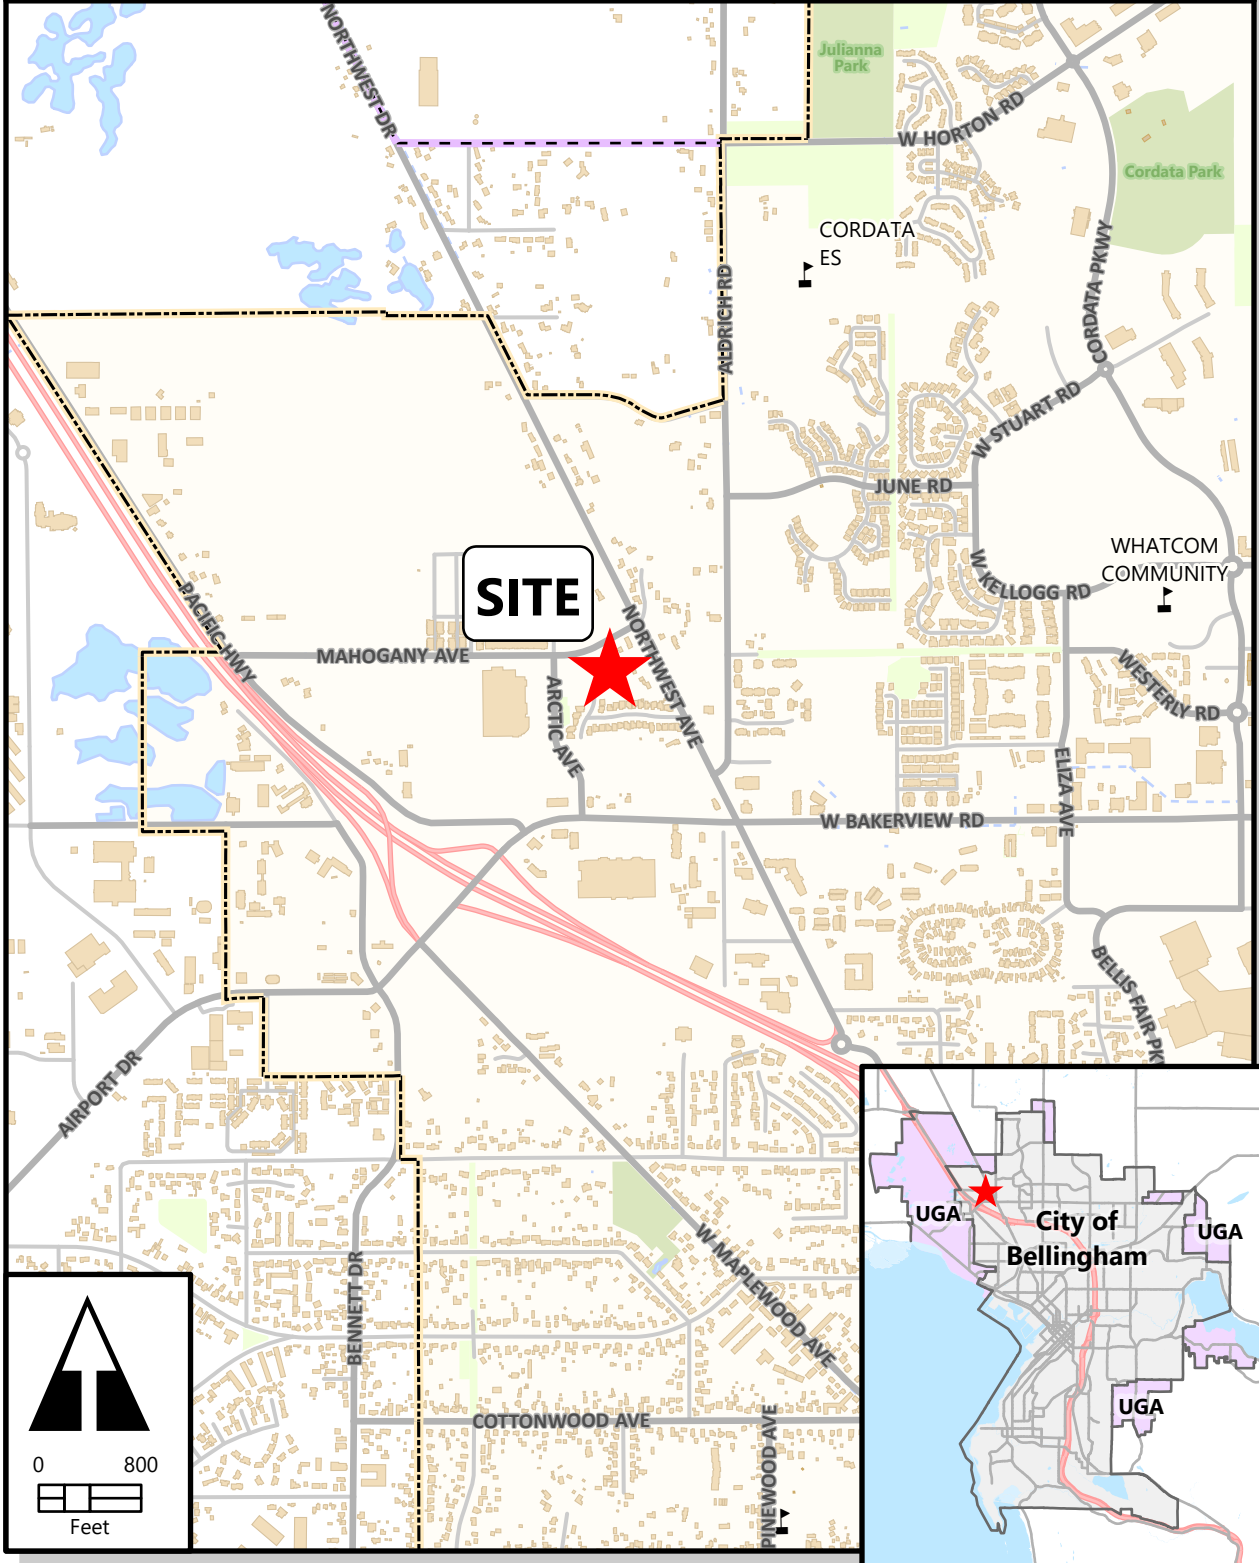

# 4193 NORTHWEST AVE

380211 435125

## Vicinity Map

**4193 Northwest Ave**

380211 435125

**2022  
Air Photo**

5/28/2024

0 150 Feet

## WTA Transit

- Bus Stops
- City Limits
- Standard Bus Routes
- "GO" Routes (15 min. Bus service on Weekdays)
- GREEN Line